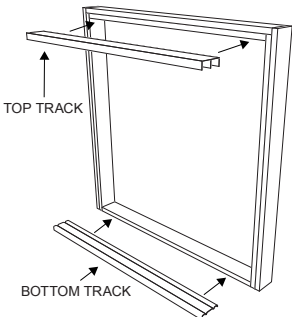

HUMESMARTROBES

INSTALLATION INSTRUCTIONS

1. Measure stud opening for size. R□
D R R R R□
D G 3 3 I R M R E□
5 I R R E L L N□
I R R R I R P D L R□

2. Fix the Timber Stiles to the head and sill members as per diagram.

3. Place the assembled frame in the opening. Pack and fix to studs. Make sure frame is assembled square, plumb and level.

4. Fit the top and bottom track. Fix using track screws provided.

5. Fix Nylon Guides to top of doors 50mm from the edges using screws provided.

6. Fit door in the opening. Lift door into top track and then lower into bottom track. You may require help to lift the door if it is too heavy. If door does not sit plumb against the jamb adjust the wheel assembly through the hole in side of door using phillips screwdriver.