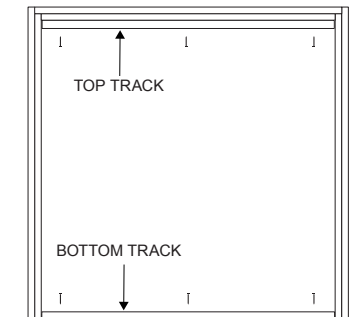

HUMESMARTROBES

INSTALLATION INSTRUCTIONS

1. Measure stud opening for size. R□
D R R R R□
D G 3 3 I R M R E□
5 I R R E L L N□
I R R R I R P D L R□

2. Fix the Timber Stiles to the head and sill members as per diagram.

3. Place the assembled frame in the opening. Pack and fix to studs. Make sure frame is assembled square, plumb and level.

4. Fit the top and bottom track. Fix using track screws provided.

5. Fix Nylon Guides to top of doors 50mm from the edges using screws provided.

6. Fit door in the opening. Lift door into top track and then lower into bottom track. You may require help to lift the door if it is too heavy. If door does not sit plumb against the jamb adjust the wheel assembly through the hole in side of door using phillips screwdriver.