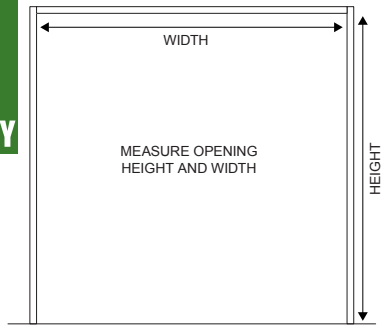

HUMESMARTROBES

INSTALLATION INSTRUCTIONS

1. Measure stud opening for size. R□
D R R R R□
D G 3 3 I R M R E□
5 I R R E L L N□
I R R R I R P D L R□

2. Fix the Timber Stiles to the head and sill members as per diagram.