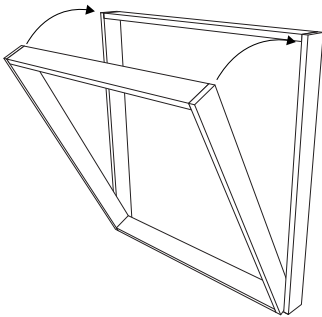

HUMESMARTROBES

INSTALLATION INSTRUCTIONS

1. Measure stud opening for size. R□
D R R R R□
D G 3 3 I R M R E□
5 I R R E L L N□
I R R R I R P D L R□

2. Fix the Timber Stiles to the head and sill members as per diagram.

3. Place the assembled frame in the opening. Pack and fix to studs. Make sure frame is assembled square, plumb and level.

4. Fit the top and bottom track. Fix using track screws provided.

5. Fix Nylon Guides to top of doors 50mm from the edges using screws provided.

6. Fit door in the opening. Lift door into top track and then lower into bottom track. You may require help to lift the door if it is too heavy. If door does not sit plumb against the jamb adjust the wheel assembly through the hole in side of door using phillips screwdriver.