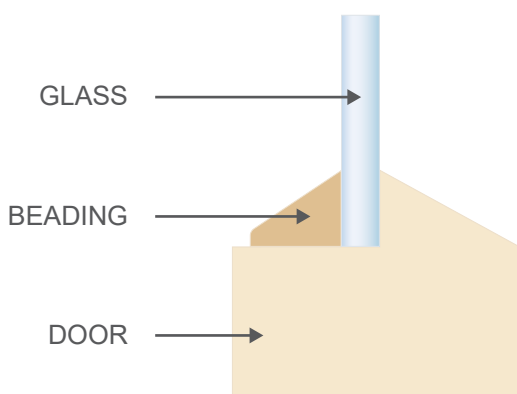

## DOOR PROFILES SPECIFICATIONS

VER: 2.0

### MIRROR BEAD

**Door Ranges:** BFR, Linear

### CANBERRA BEAD: 1 SIDE (XF)

Door Ranges: Glass Opening