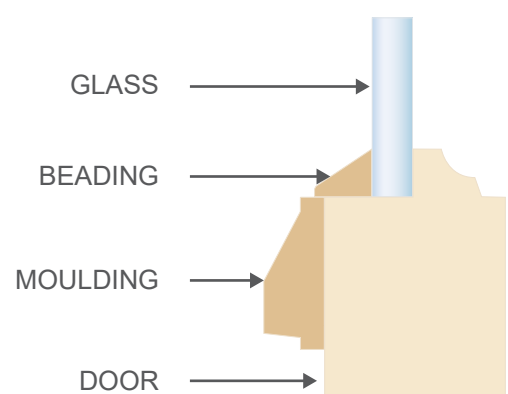

CARRINGBUSH

Door Ranges: Carringbush