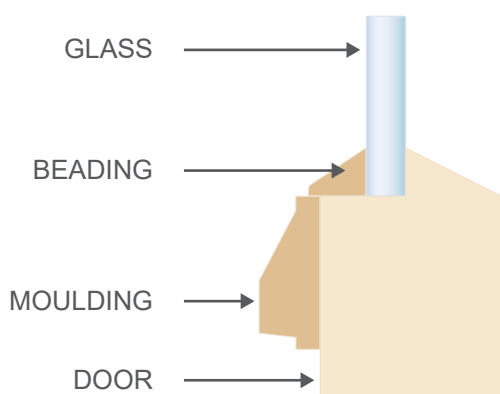

VAUCLUSE PREMIER

Door Ranges: Vaucluse Premier