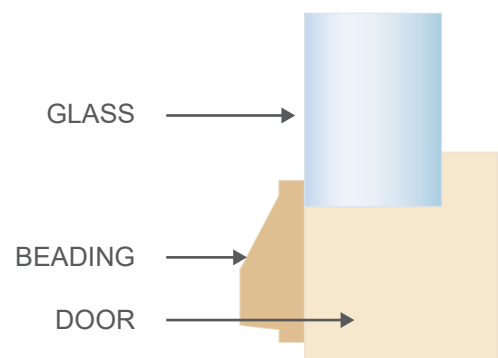

VENETIAN

Door Ranges: Venetian