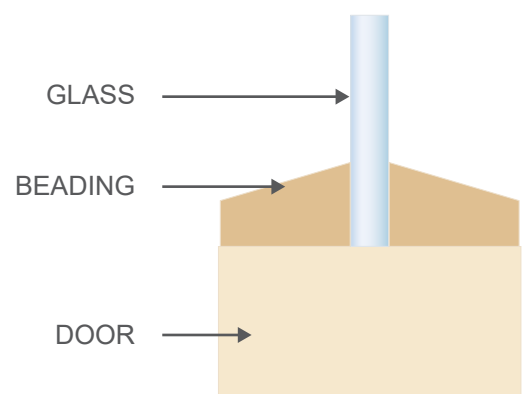

## DOOR PROFILES SPECIFICATIONS

VER: 2.0

### MIRROR BEAD

**Door Ranges:** BFR, Linear