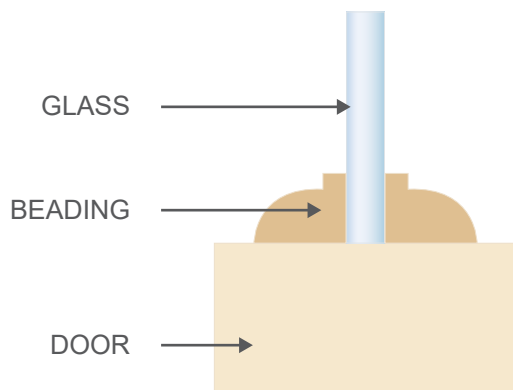

DOOR PROFILES

SPECIFICATIONS

VER: 2.0

HEF BEAD

Door Ranges: Humecraft, Newington, Nexus, Verve

MIRROR BEAD

Door Ranges: BFR, Linear

JST BEAD

Door Ranges: Illusion, Joinery

CANBERRA BEAD: 1 SIDE (XF)

Door Ranges: Glass Opening

XS BEAD

Door Ranges: Savoy 820, Savoy 1200

HAMPTON

Door Ranges: Hampton

VAUCLUSE PREMIER