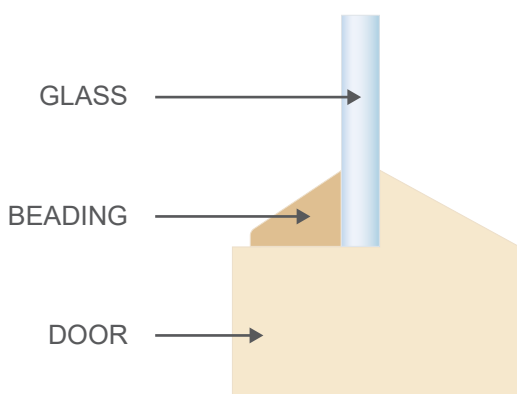

DOOR PROFILES

SPECIFICATIONS

VER: 2.0

HEF BEAD

Door Ranges: Humecraft, Newington, Nexus, Verve

MIRROR BEAD

Door Ranges: BFR, Linear

JST BEAD

Door Ranges: Illusion, Joinery

CANBERRA BEAD: 1 SIDE (XF)

Door Ranges: Glass Opening

XS BEAD

Door Ranges: Savoy 820, Savoy 1200

HAMPTON

Door Ranges: Hampton

VAUCLUSE PREMIER