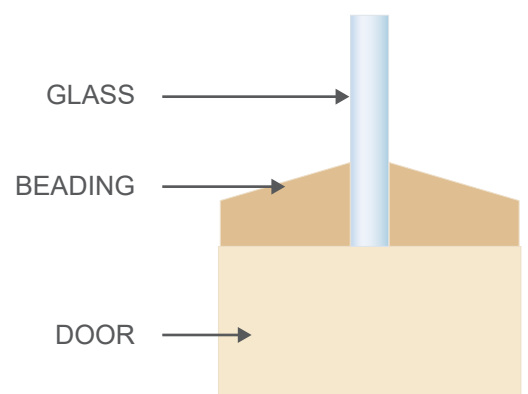

DOOR PROFILES

SPECIFICATIONS

VER: 2.0

HEF BEAD

Door Ranges: Humecraft, Newington, Nexus, Verve

MIRROR BEAD

Door Ranges: BFR, Linear

JST BEAD

Door Ranges: Illusion, Joinery

CANBERRA BEAD: 1 SIDE (XF)

Door Ranges: Glass Opening

XS BEAD

Door Ranges: Savoy 820, Savoy 1200

HAMPTON

Door Ranges: Hampton

VAUCLUSE PREMIER