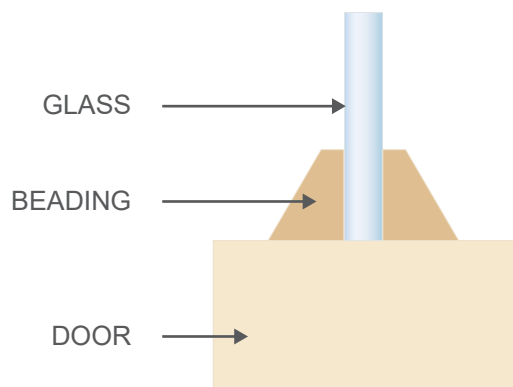

DOOR PROFILES

SPECIFICATIONS

VER: 2.0

HEF BEAD

Door Ranges: Humecraft, Newington, Nexus, Verve

MIRROR BEAD

Door Ranges: BFR, Linear

JST BEAD

Door Ranges: Illusion, Joinery

CANBERRA BEAD: 1 SIDE (XF)

Door Ranges: Glass Opening

XS BEAD

Door Ranges: Savoy 820, Savoy 1200

HAMPTON

Door Ranges: Hampton

VAUCLUSE PREMIER