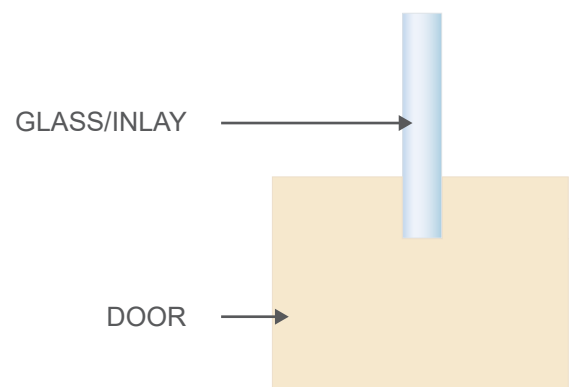

DOOR PROFILES

SPECIFICATIONS

VER: 2.0

HEF BEAD

Door Ranges: Humecraft, Newington, Nexus, Verve

MIRROR BEAD

Door Ranges: BFR, Linear

JST BEAD

Door Ranges: Illusion, Joinery

CANBERRA BEAD: 1 SIDE (XF)

Door Ranges: Glass Opening

XS BEAD

Door Ranges: Savoy 820, Savoy 1200

HAMPTON

Door Ranges: Hampton

VAUCLUSE PREMIER