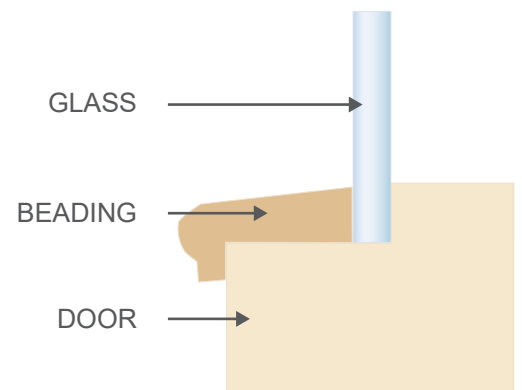

DOOR PROFILES

SPECIFICATIONS

VER: 2.0

HEF BEAD

Door Ranges: Humecraft, Newington, Nexus, Verve

MIRROR BEAD

Door Ranges: BFR, Linear

JST BEAD

Door Ranges: Illusion, Joinery

CANBERRA BEAD: 1 SIDE (XF)

Door Ranges: Glass Opening

XS BEAD

Door Ranges: Savoy 820, Savoy 1200

HAMPTON

Door Ranges: Hampton

VAUCLUSE PREMIER