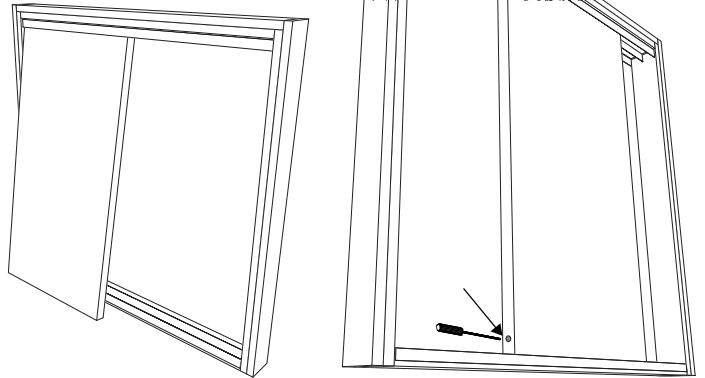

HUMESMARTROBES

INSTALLATION INSTRUCTIONS

1. Measure stud opening for size. R□
D R R R R□
D G 3 3 I R M R E□
5 I R R E L L N□
I R R R I R P D L R□

2. Fix the Timber Stiles to the head and sill members as per diagram.

3. Place the assembled frame in the opening. Pack and fix to studs. Make sure frame is assembled square, plumb and level.

4. Fit the top and bottom track. Fix using track screws provided.

5. Fix Nylon Guides to top of doors 50mm from the edges using screws provided.

6. Fit door in the opening. Lift door into top track and then lower into bottom track. You may require help to lift the door if it is too heavy. If door does not sit plumb against the jamb adjust the wheel assembly through the hole in side of door using phillips screwdriver.

7. To finish off fix Mitred architraves in place (not supplied).

Door size - Unit Height	Width Including 2 Finger Grips per Door		Width No Finger Grips	
	Unit Size	Stud Size	Unit Size	Stud Size
2040 = 2115 / 2340 = 2415				
4 x 870	3670	3675	3460	3465
3 x 870	2770	2775	2610	2615
2 x 870	1870	1875	1760	1765
4 x 820	3470	3475	3260	3265
3 x 820	2620	2625	2460	2465
2 x 820	1770	1775	1660	1665
4 x 770	3270	3275	3060	3065
3 x 770	2470	2475	2310	2315
2 x 770	1670	1675	1560	1565
4 x 720	3070	3075	2860	2865
3 x 720	2320	2325	2160	2165
2 x 720	1570	1575	1460	1465
4 x 620	2670	2675	2460	2465
3 x 620	2020	2025	1860	1865
2 x 620	1370	1375	1260	1265
4 x 520	2270	2275	2060	2065
3 x 520	1720	1725	1560	1565
2 x 520	1170	1175	1060	1065