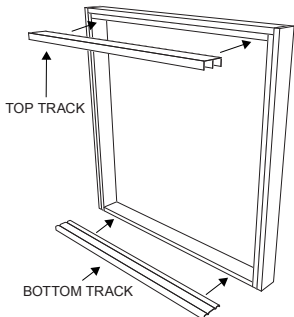

HUMESMARTROBES

INSTALLATION INSTRUCTIONS

1. Measure stud opening for size. R□
D R R R R□
D G 3 3 I R M R E□
5 I R R E L L N□
I R R R I R P D L R□

2. Fix the Timber Stiles to the head and sill members as per diagram.

3. Place the assembled frame in the opening. Pack and fix to studs. Make sure frame is assembled square, plumb and level.

4. Fit the top and bottom track. Fix using track screws provided.

5. Fix Nylon Guides to top of doors 50mm from the edges using screws provided.

6. Fit door in the opening. Lift door into top track and then lower into bottom track. You may require help to lift the door if it is too heavy. If door does not sit plumb against the jamb adjust the wheel assembly through the hole in side of door using phillips screwdriver.