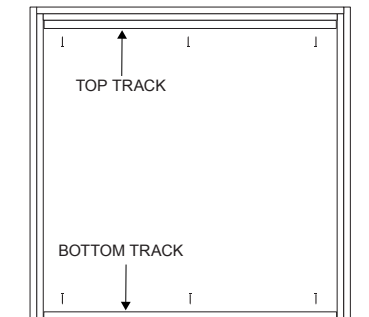

HUMESMARTROBES

INSTALLATION INSTRUCTIONS

1. Measure stud opening for size. R□
D R R R R□
D G 3 3 I R M R E□
5 I R R E L L N□
I R R R I R P D L R□

2. Fix the Timber Stiles to the head and sill members as per diagram.

3. Place the assembled frame in the opening. Pack and fix to studs. Make sure frame is assembled square, plumb and level.

4. Fit the top and bottom track. Fix using track screws provided.

5. Fix Nylon Guides to top of doors 50mm from the edges using screws provided.

6. Fit door in the opening. Lift door into top track and then lower into bottom track. You may require help to lift the door if it is too heavy. If door does not sit plumb against the jamb adjust the wheel assembly through the hole in side of door using phillips screwdriver.