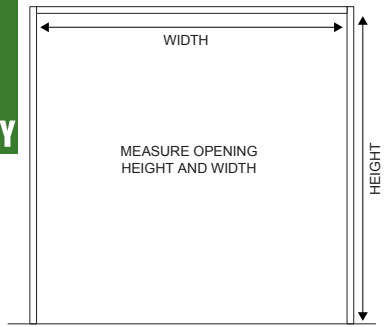

HUMESMARTROBES

INSTALLATION INSTRUCTIONS

1. Measure stud opening for size. R□
D R R R R□
D G 3 3 I R M R E□
5 I R R E L L N□
I R R R I R P D L R□

2. Fix the Timber Stiles to the head and sill members as per diagram.