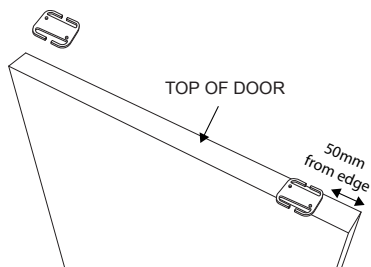

HUMESMARTROBES

INSTALLATION INSTRUCTIONS

1. Measure stud opening for size. R□
D R R R R□
D G 3 3 I R M R E□
5 I R R E L L N□
I R R R I R P D L R□

2. Fix the Timber Stiles to the head and sill members as per diagram.

3. Place the assembled frame in the opening. Pack and fix to studs. Make sure frame is assembled square, plumb and level.

4. Fit the top and bottom track. Fix using track screws provided.

5. Fix Nylon Guides to top of doors 50mm from the edges using screws provided.

6. Fit door in the opening. Lift door into top track and then lower into bottom track. You may require help to lift the door if it is too heavy. If door does not sit plumb against the jamb adjust the wheel assembly through the hole in side of door using phillips screwdriver.