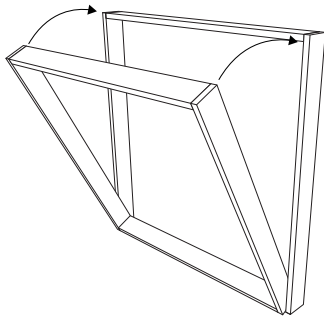

HUMESMARTROBES

INSTALLATION INSTRUCTIONS

1. Measure stud opening for size. R□
D R R R R□
D G 3 3 I R M R E□
5 I R R E L L N□
I R R R I R P D L R□

2. Fix the Timber Stiles to the head and sill members as per diagram.

3. Place the assembled frame in the opening. Pack and fix to studs. Make sure frame is assembled square, plumb and level.

4. Fit the top and bottom track. Fix using track screws provided.

5. Fix Nylon Guides to top of doors 50mm from the edges using screws provided.

6. Fit door in the opening. Lift door into top track and then lower into bottom track. You may require help to lift the door if it is too heavy. If door does not sit plumb against the jamb adjust the wheel assembly through the hole in side of door using phillips screwdriver.